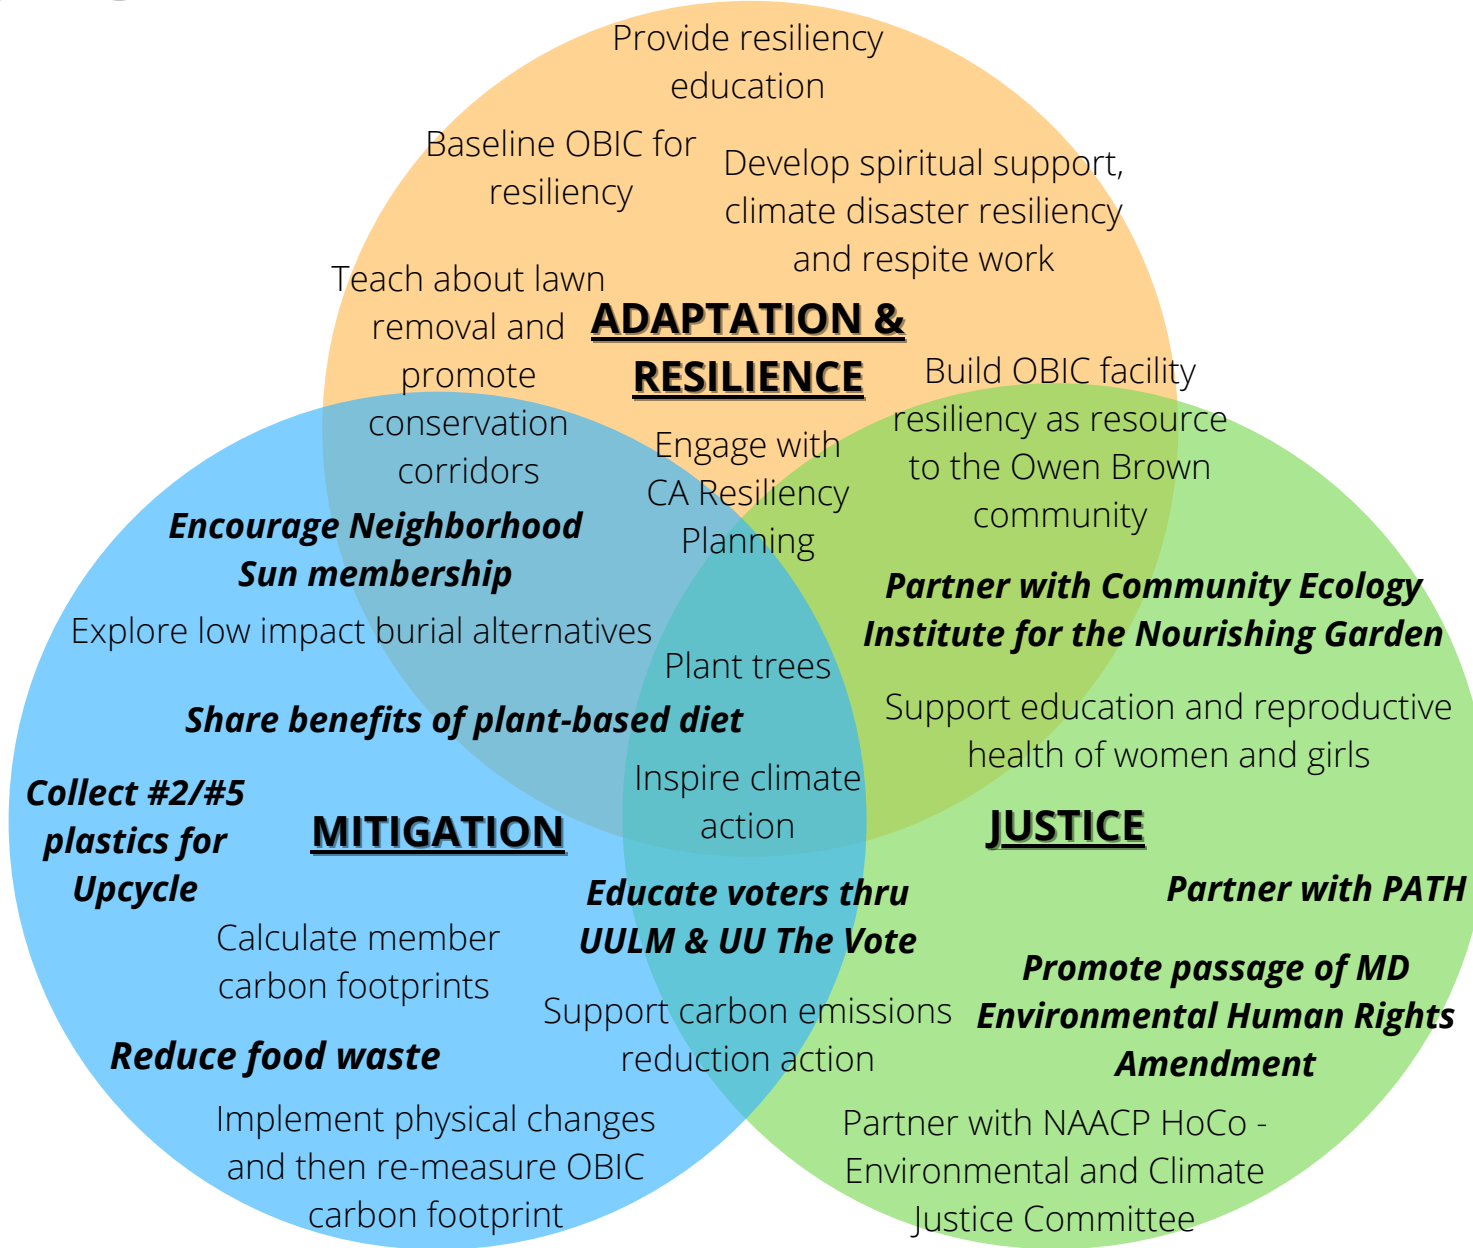

UUC GREEN SANCTUARY ACTION PLAN

3 CAMPAIGNS

MITIGATION -
take action to reduce carbon emissions

ADAPTATION & RESILIENCE -
reduce vulnerabilities & make the most of opportunities, and build capacity to maintain function in the face of stresses caused by climate change

JUSTICE -
collaborate with communities who are historically oppressed and least responsible for climate change, those with the fewest resources, and future generations